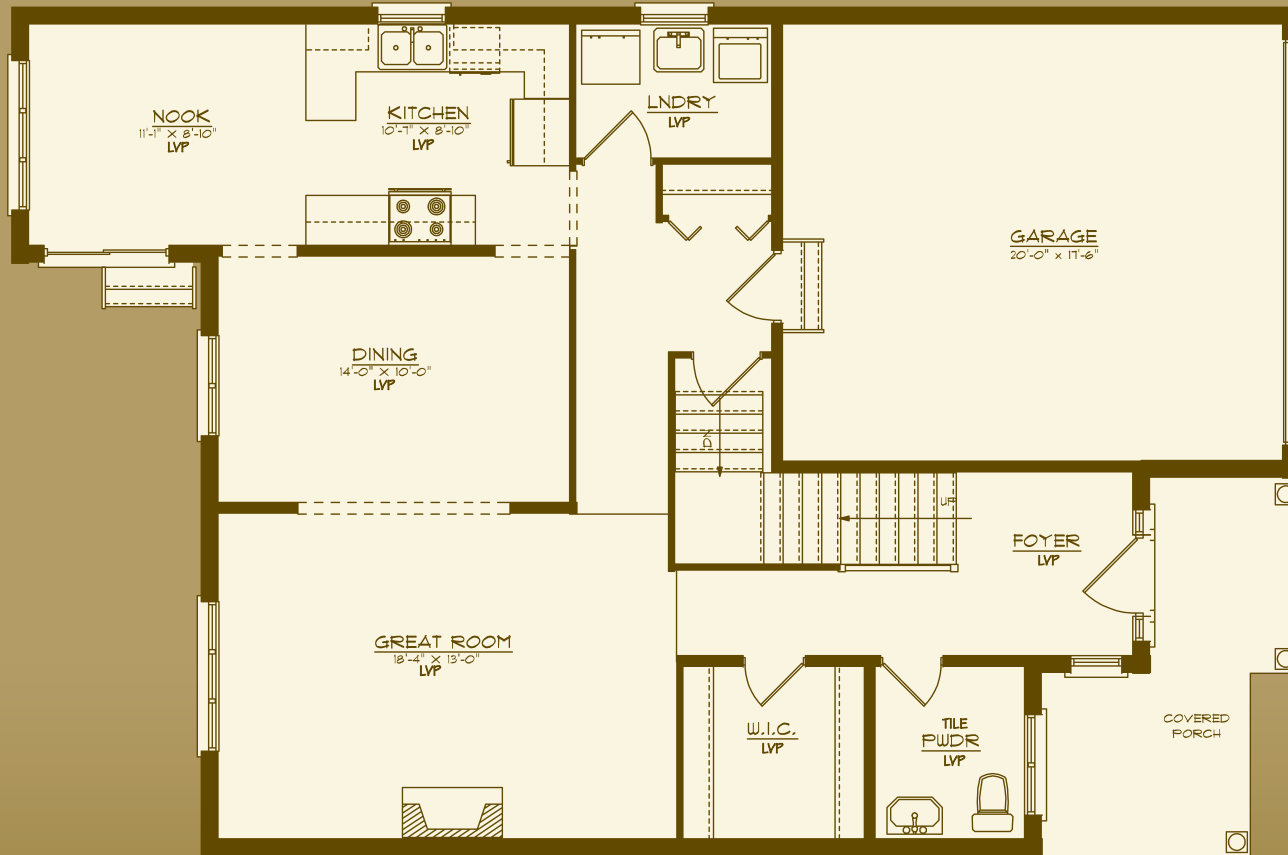

Jacobs Trail Estates

The Dusseldorf

Square Footage: 2,338

Bedrooms: 3

Bathrooms: 2.5

Storeys: 2

Lot Width: 42 ft.

3 Bedroom, 2 storey, double garage, 2 1/2 baths, oversized ensuite and walk in closets, second floor study.

Division of Werner Bromberg Ltd.

www.bromberghomes.com

Jacobs Trail
Estates

The Dusseldorf

Square Footage: 2,338

Bedrooms: 3

Bathrooms: 2.5

Storeys: 2

Lot Width: 42 ft.

Main Floor 1,072 Sq. Ft.

Upper Floor 1,266 Sq. Ft.

www.bromberghomes.com

All drawings are artist concepts of the final product and may be revised and/or improved as necessitated by Architectural controls. All floor plans are approximate dimensions. Floor areas shown include "open to below" but do not include garage or basement areas. E. & O. E.