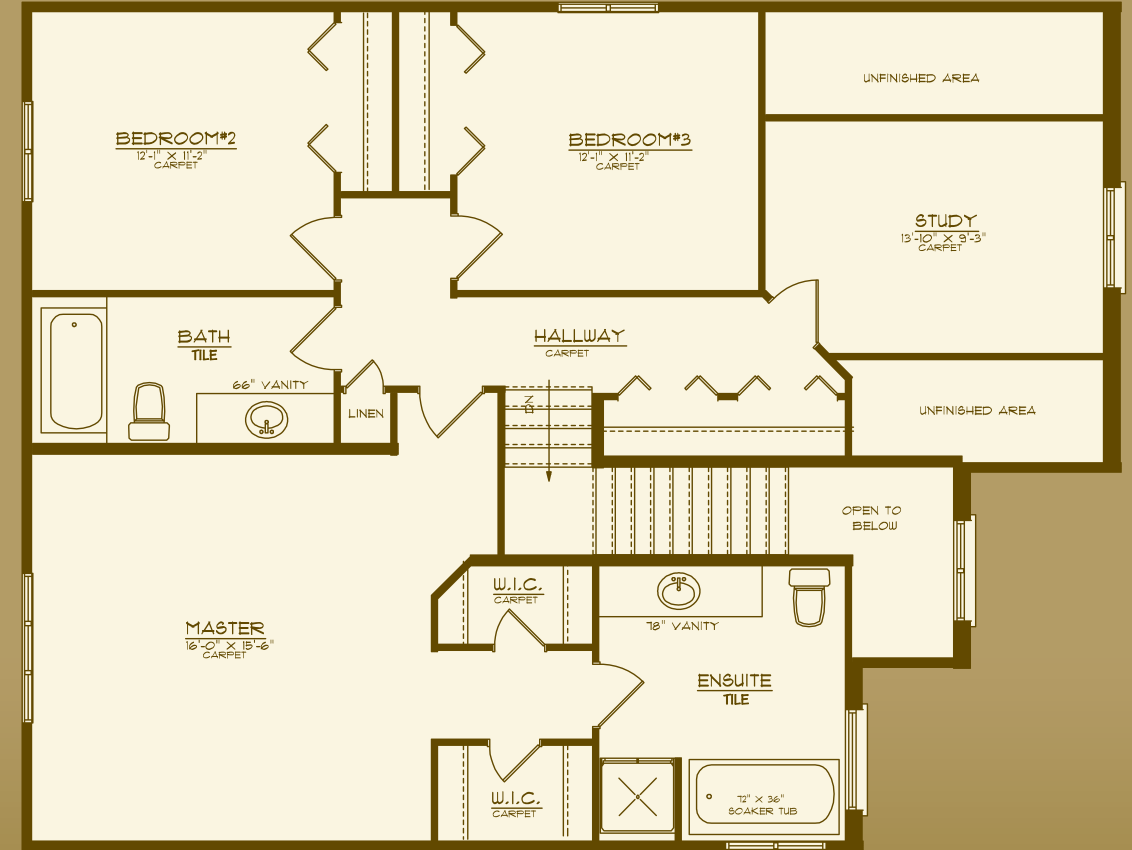

Jacobs Trail Estates

The Dusseldorf

Square Footage: 2,338

Bedrooms: 3

Bathrooms: 2.5

Storeys: 2

Lot Width: 42 ft.

3 Bedroom, 2 storey, double garage, 2 1/2 baths, oversized ensuite and walk in closets, second floor study.

Division of Werner Bromberg Ltd.

www.bromberghomes.com

Jacobs Trail
Estates

The Dusseldorf

Square Footage: 2,338

Bedrooms: 3

Bathrooms: 2.5

Storeys: 2

Lot Width: 42 ft.

Main Floor 1,072 Sq. Ft.

Upper Floor 1,266 Sq. Ft.

www.bromberghomes.com

All drawings are artist concepts of the final product and may be revised and/or improved as necessitated by Architectural controls. All floor plans are approximate dimensions. Floor areas shown include "open to below" but do not include garage or basement areas. E. & O. E.